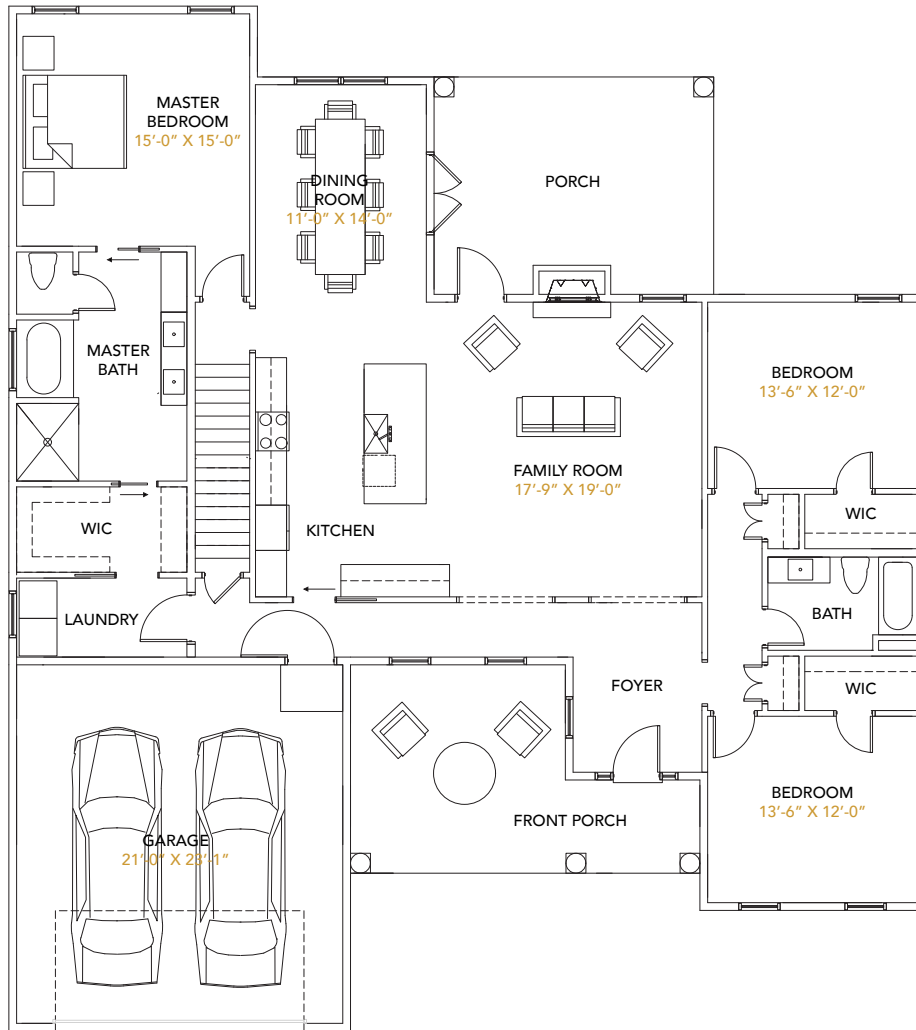

# GREENWOOD

2,680 SQ FT 3 BR/3 BA

FIRST FLOOR

SECOND FLOOR