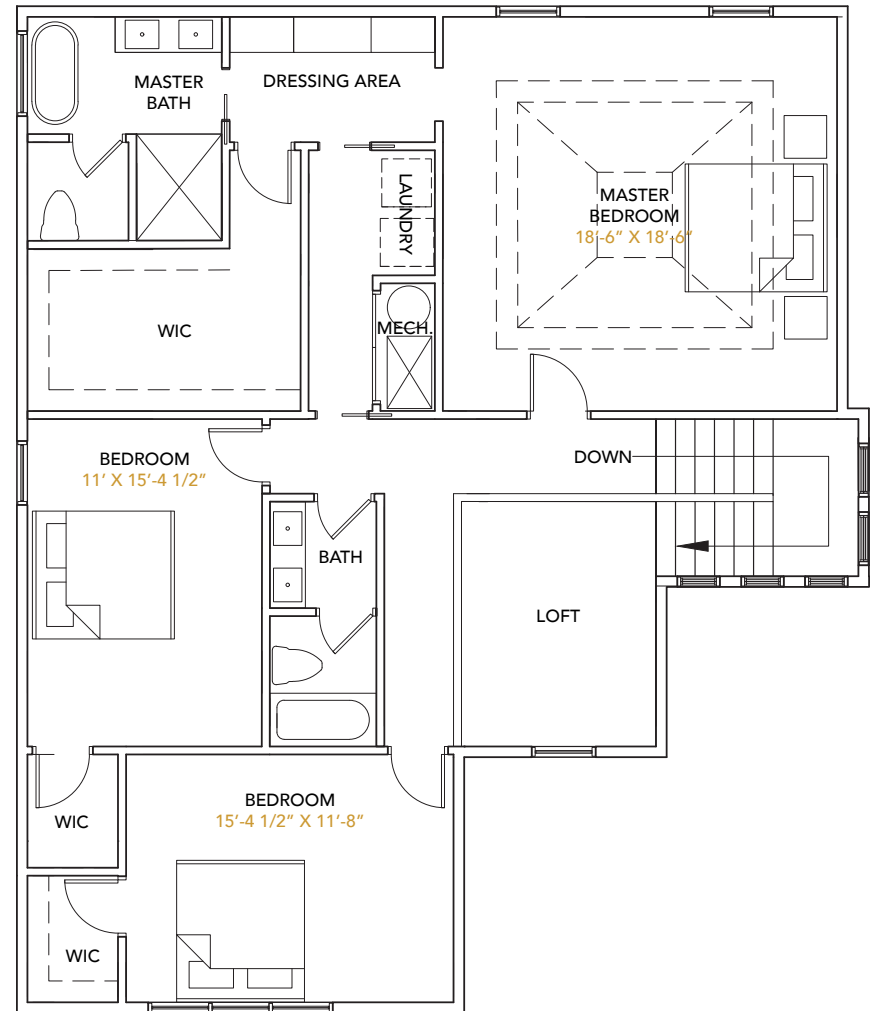

# PALMETTO

2,444 SQ FT 3 BR/2.5 BA

FIRST FLOOR

SECOND FLOOR