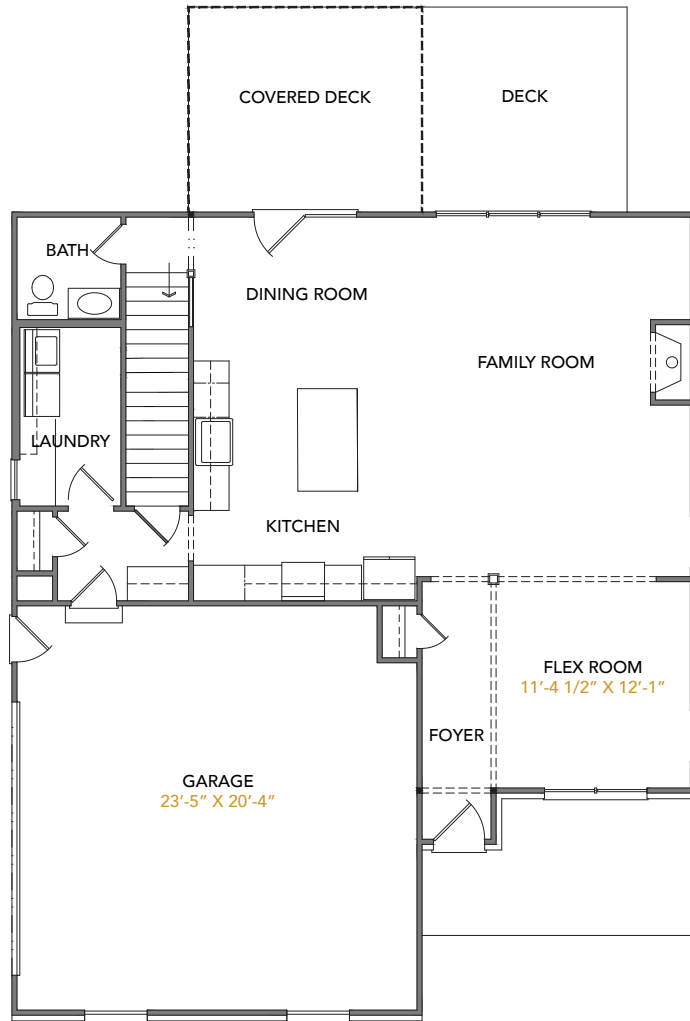

# VERSAILLES

2,656 SQ FT 4 BR/2.5 BA

FIRST FLOOR

SECOND FLOOR