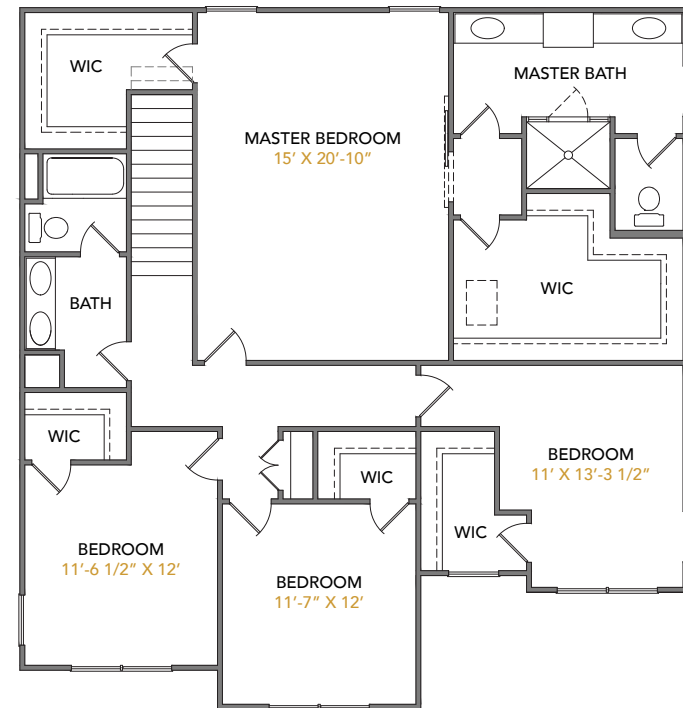

# VERSAILLES

2,656 SQ FT 4 BR/2.5 BA

FIRST FLOOR

SECOND FLOOR